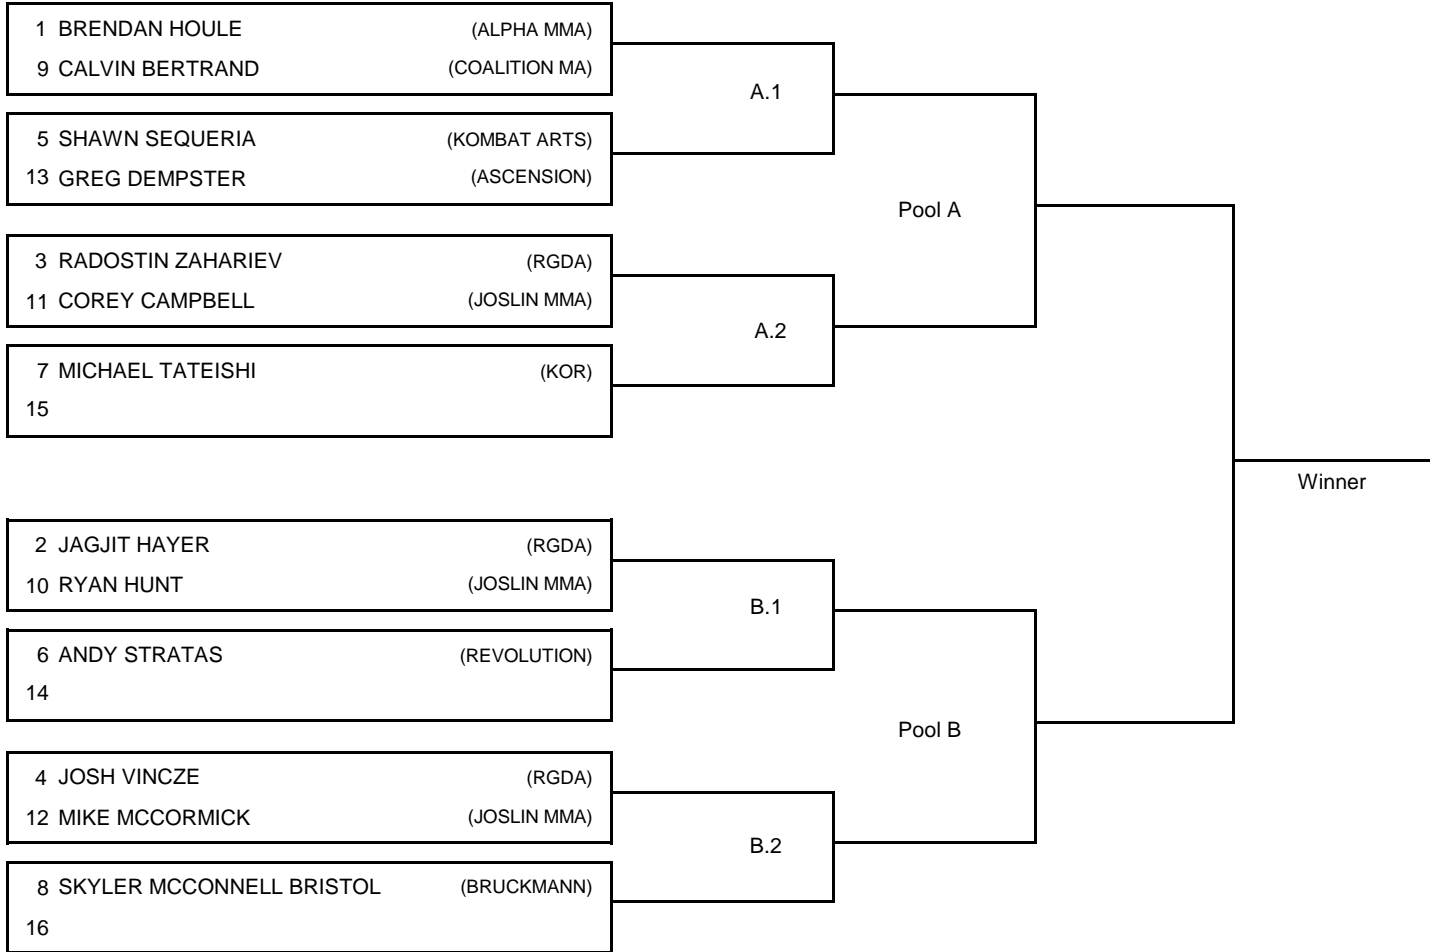

2010 Ascension Open

Ontario, 30 a 31 Jan 2010

Time: 5 #13 Competitors

194.5 lbs

Category:

ADULT MALE WHITE MEDIUM HEAVY

1. _____
2. _____
3. _____
3. _____
5. _____
5. _____

In charge: