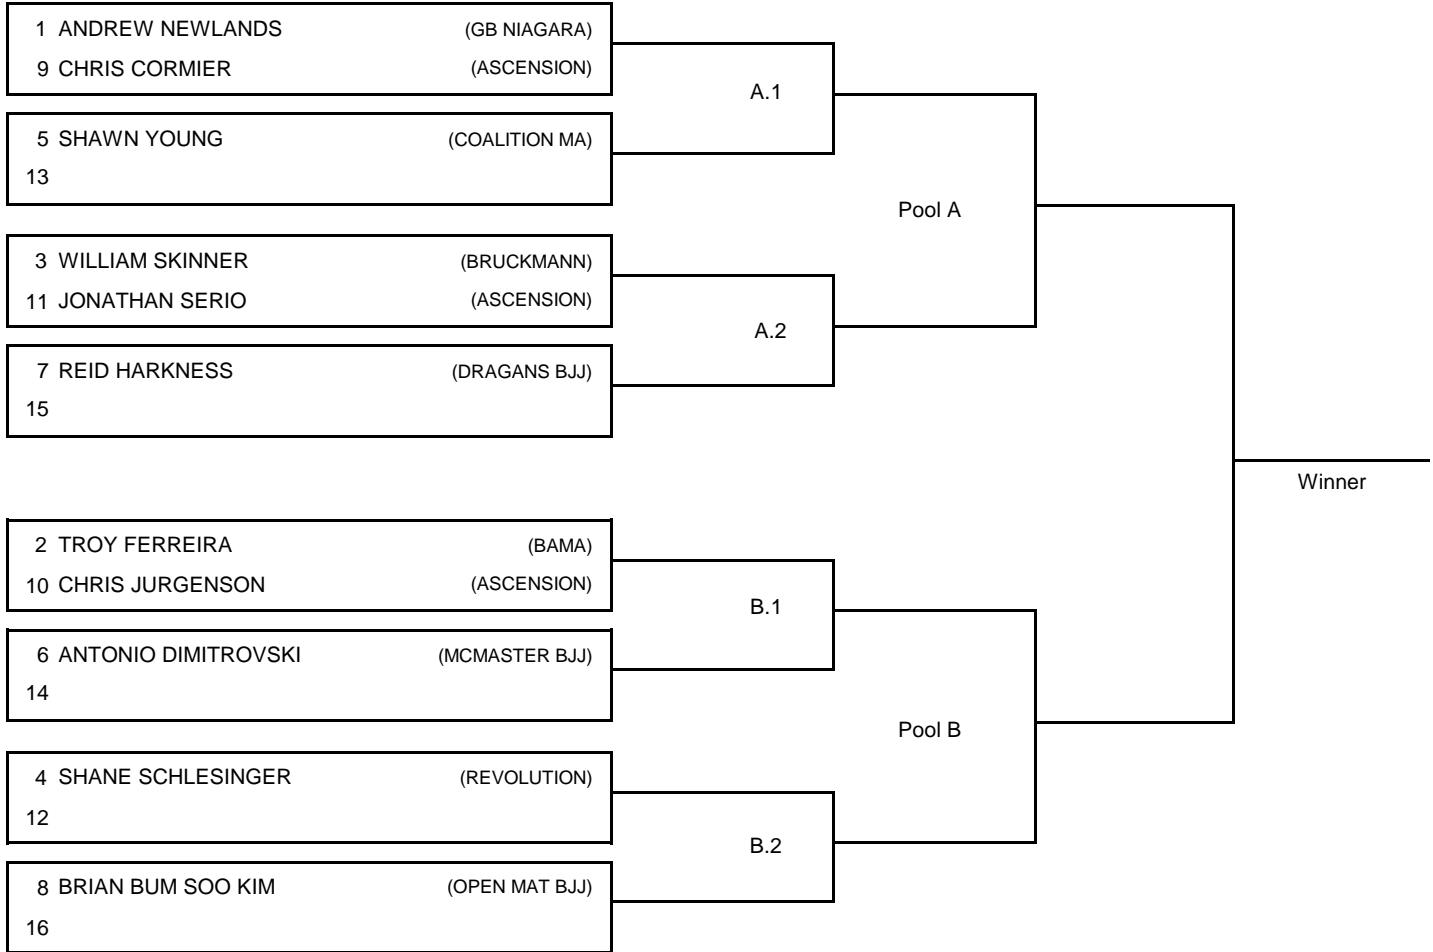

2010 Ascension Open

Ontario, 30 a 31 Jan 2010

Time: 5 #11 Competitors

207.5 lbs

Category:

ADULT MALE WHITE HEAVY

- 1. _____
- 2. _____
- 3. _____
- 3. _____
- 5. _____
- 5. _____

In charge: