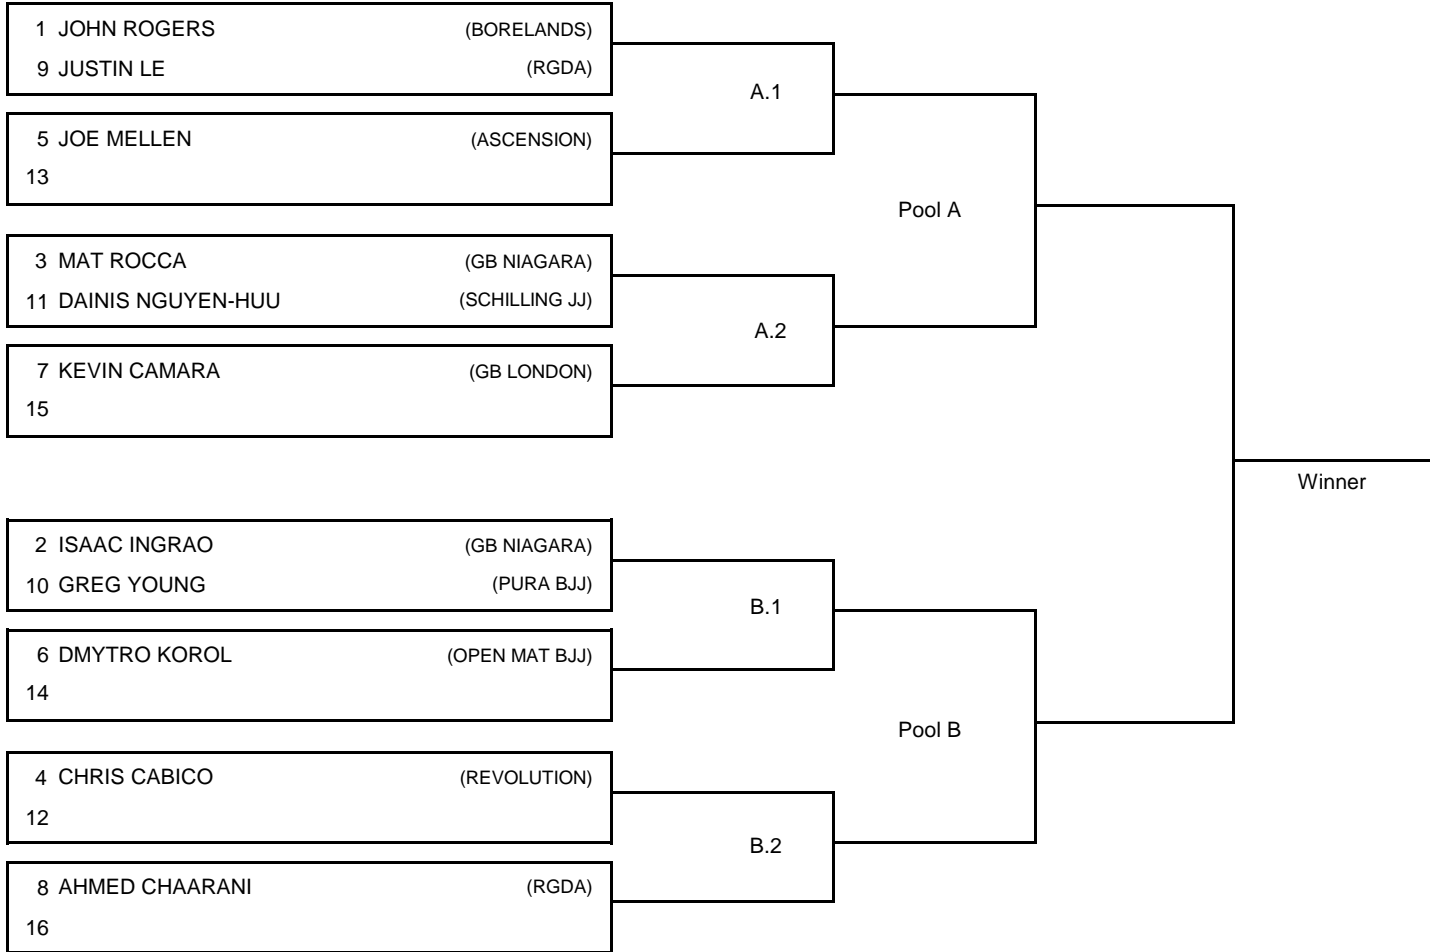

2010 Ascension Open

Ontario, 30 a 31 Jan 2010

Time: 6 #11 Competitors

181 lbs

Category:

ADULT MALE BLUE MIDDLE

- 1. _____
- 2. _____
- 3. _____
- 3. _____
- 5. _____
- 5. _____

In charge: