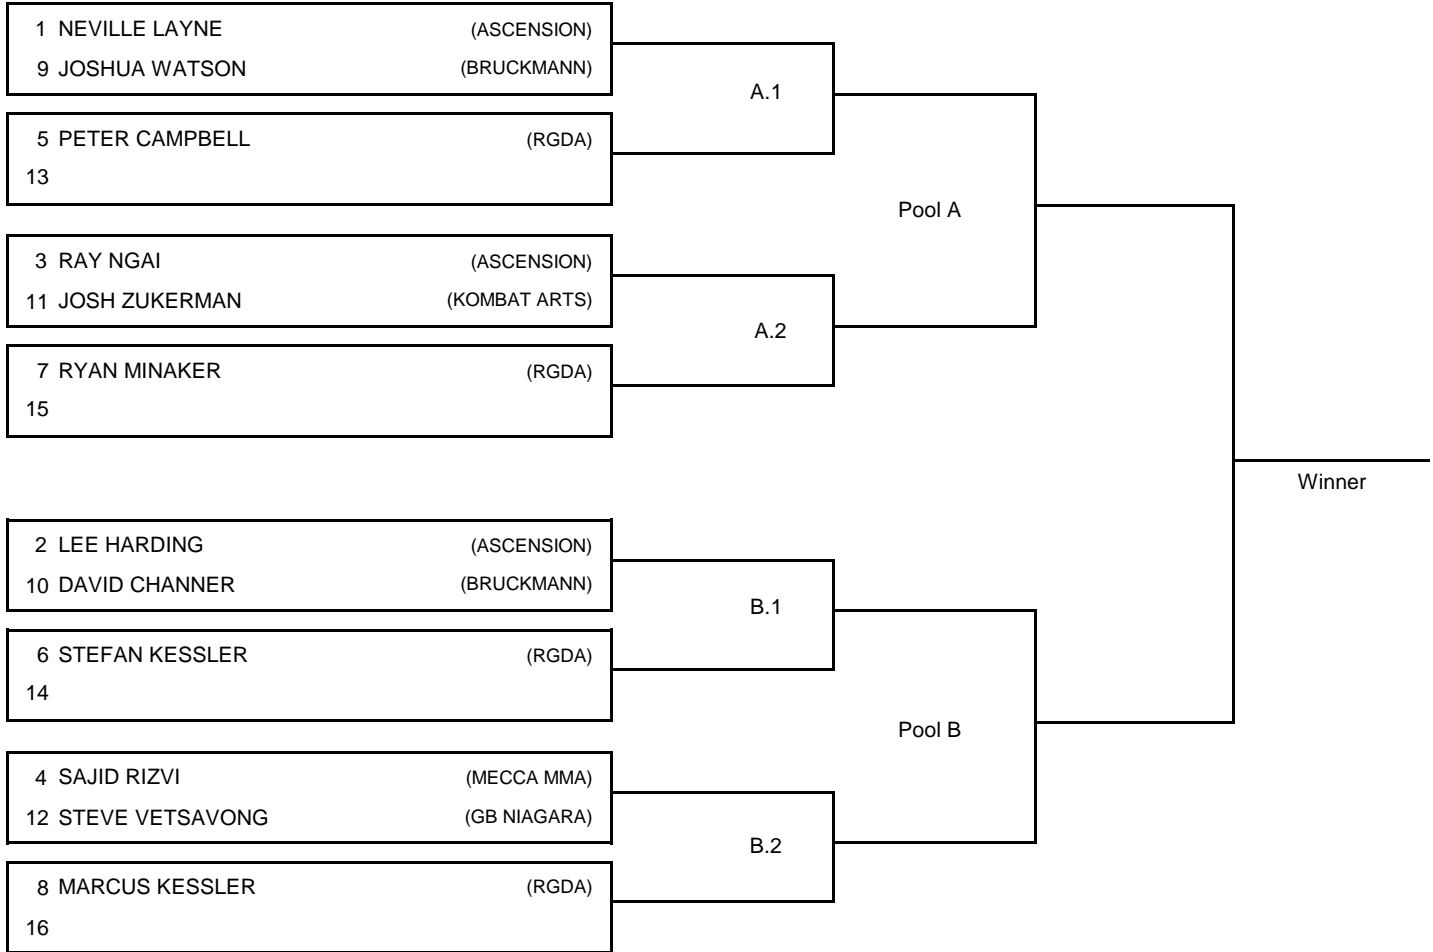

2010 Ascension Open

Ontario, 30 a 31 Jan 2010

Time: 6 #12 Competitors

167.5 lbs

Category:

ADULT MALE BLUE LIGHT

- 1. _____
- 2. _____
- 3. _____
- 3. _____
- 5. _____
- 5. _____

In charge: