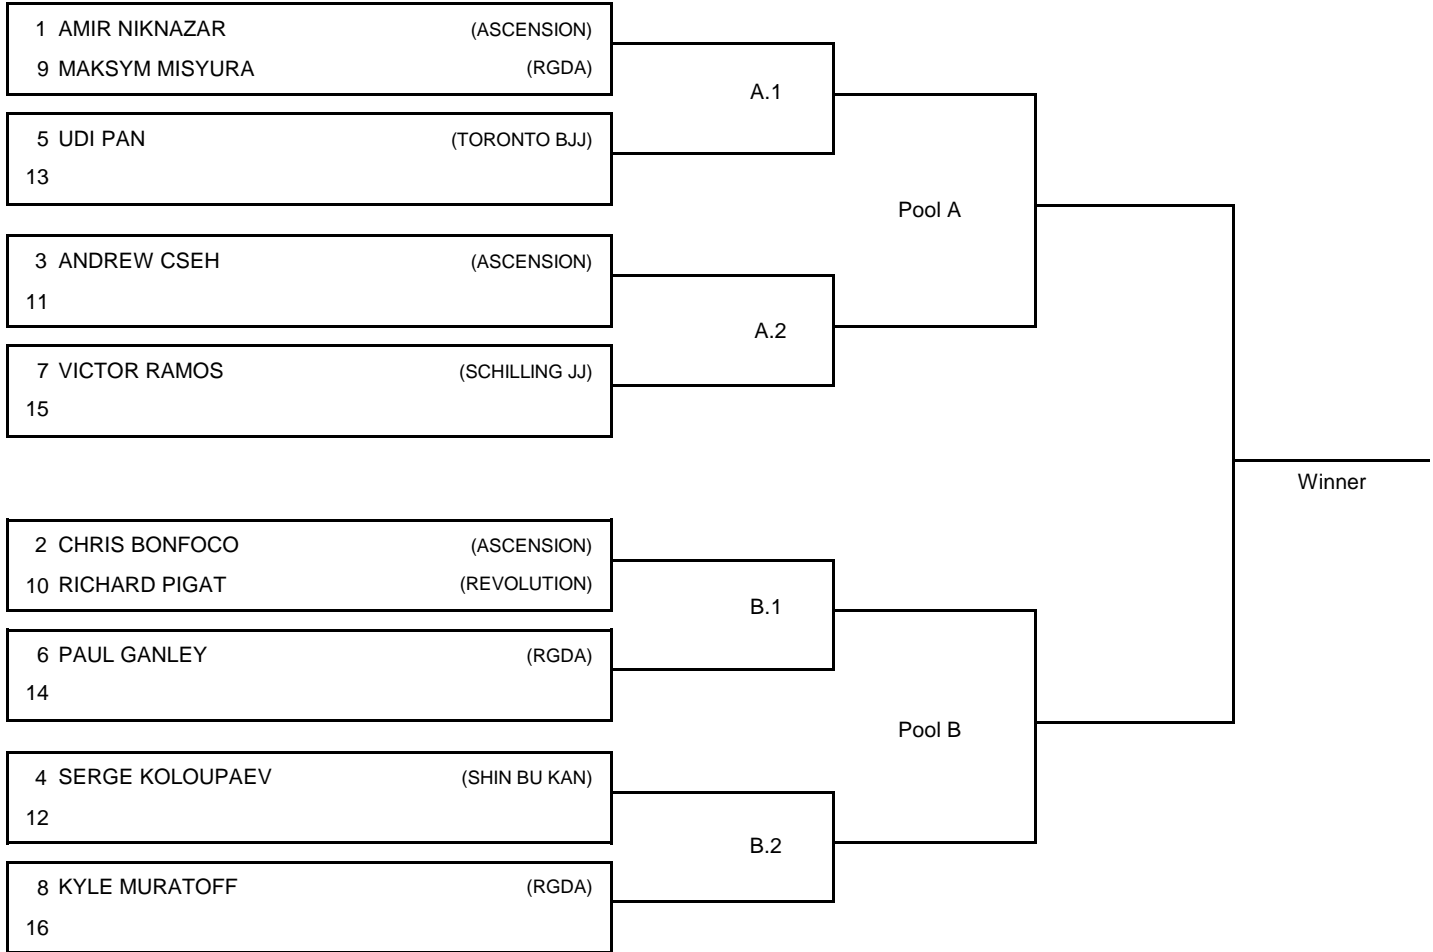

2010 Ascension Open

Ontario, 30 a 31 Jan 2010

Time: 6 #10 Competitors

154 lbs

Category:

ADULT MALE BLUE FEATHER

- 1. _____
- 2. _____
- 3. _____
- 3. _____
- 5. _____
- 5. _____

In charge: