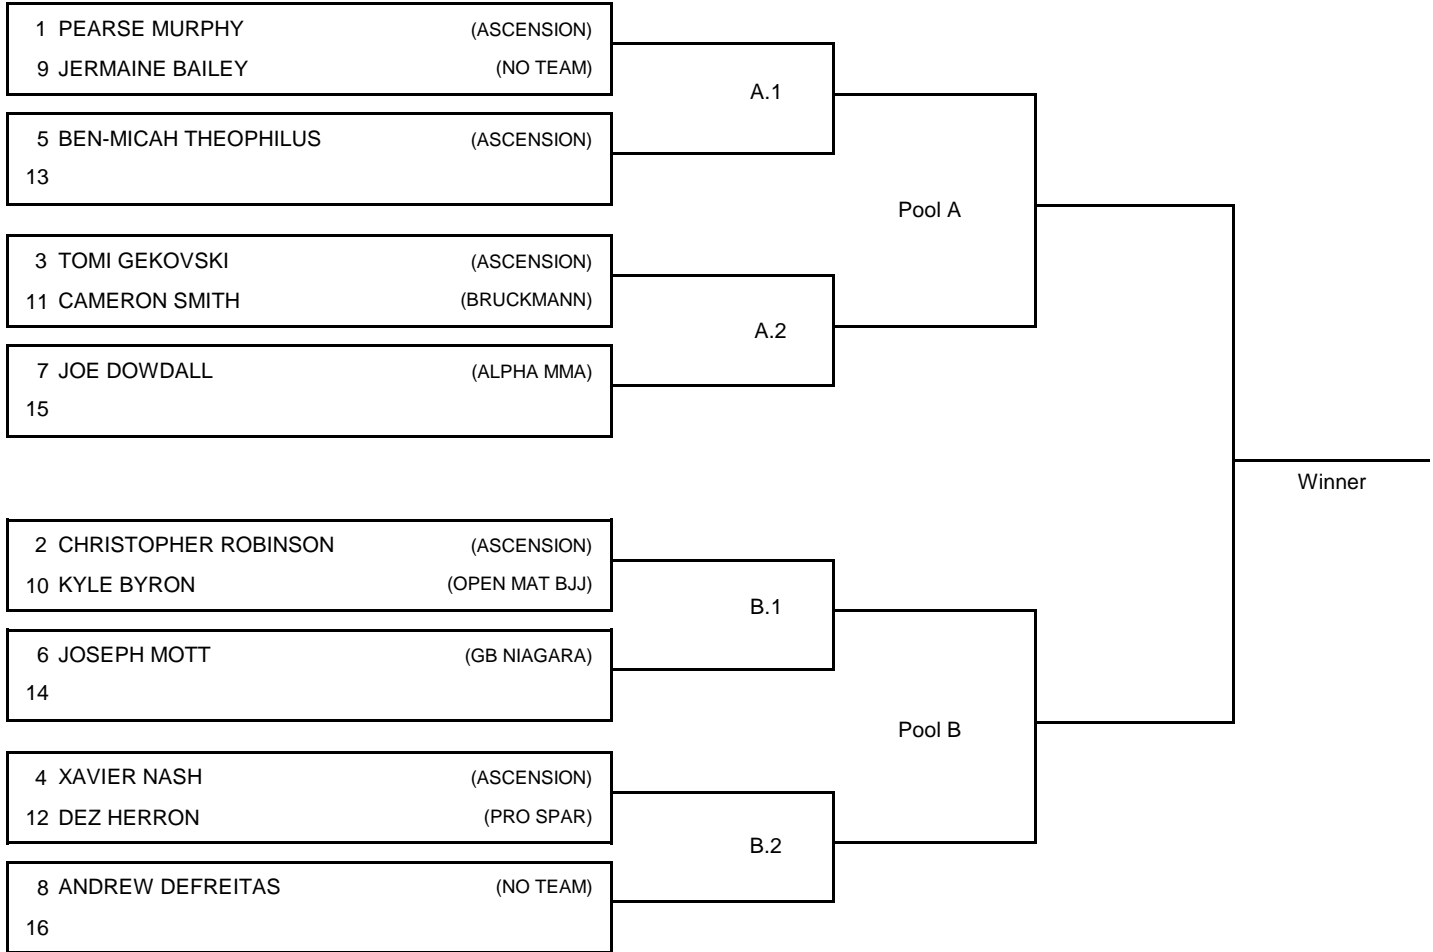

2010 Ascension Open

Ontario, 30 a 31 Jan 2010

Time: 5 #12 Competitors

178 lbs

Category:

ADULT MALE WHITE NOGI MIDDLE

- 1. _____
- 2. _____
- 3. _____
- 3. _____
- 5. _____
- 5. _____

In charge: