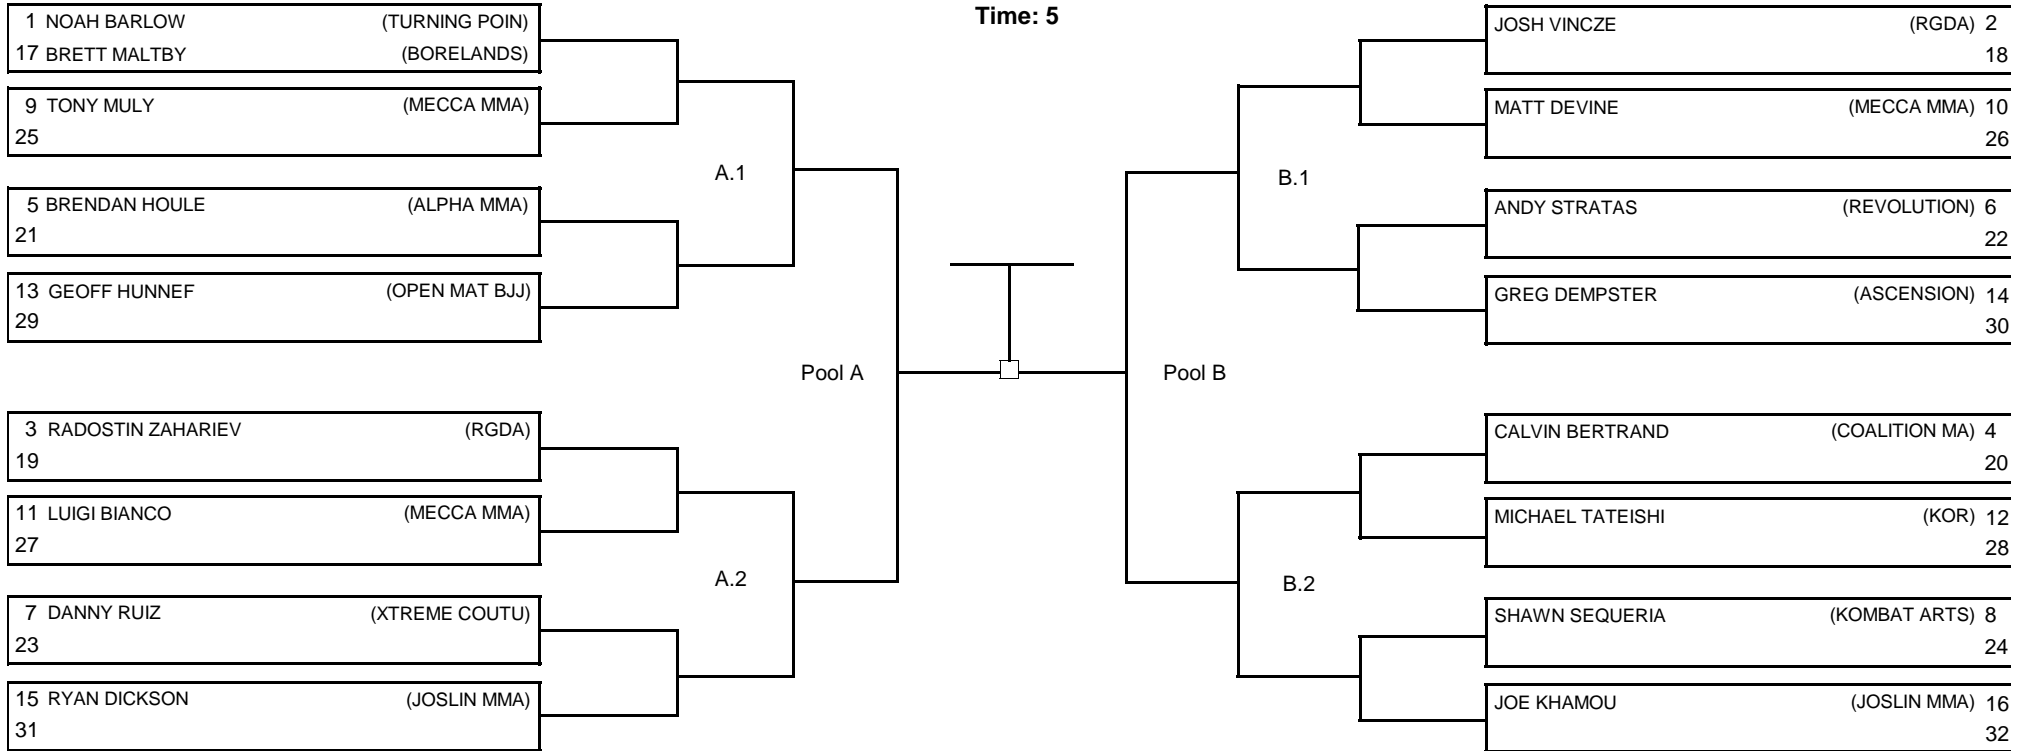

2010 Ascension Open

Ontario, 30 a 31 Jan 2010

#17 Competitors

ADULT MALE WHITE NOGI MEDIUM HEAVY

Time: 5

- 1. _____
- 2. _____
- 3. _____
- 3. _____
- 5. _____
- 5. _____

In charge: _____
 Name: _____
 Signature: _____